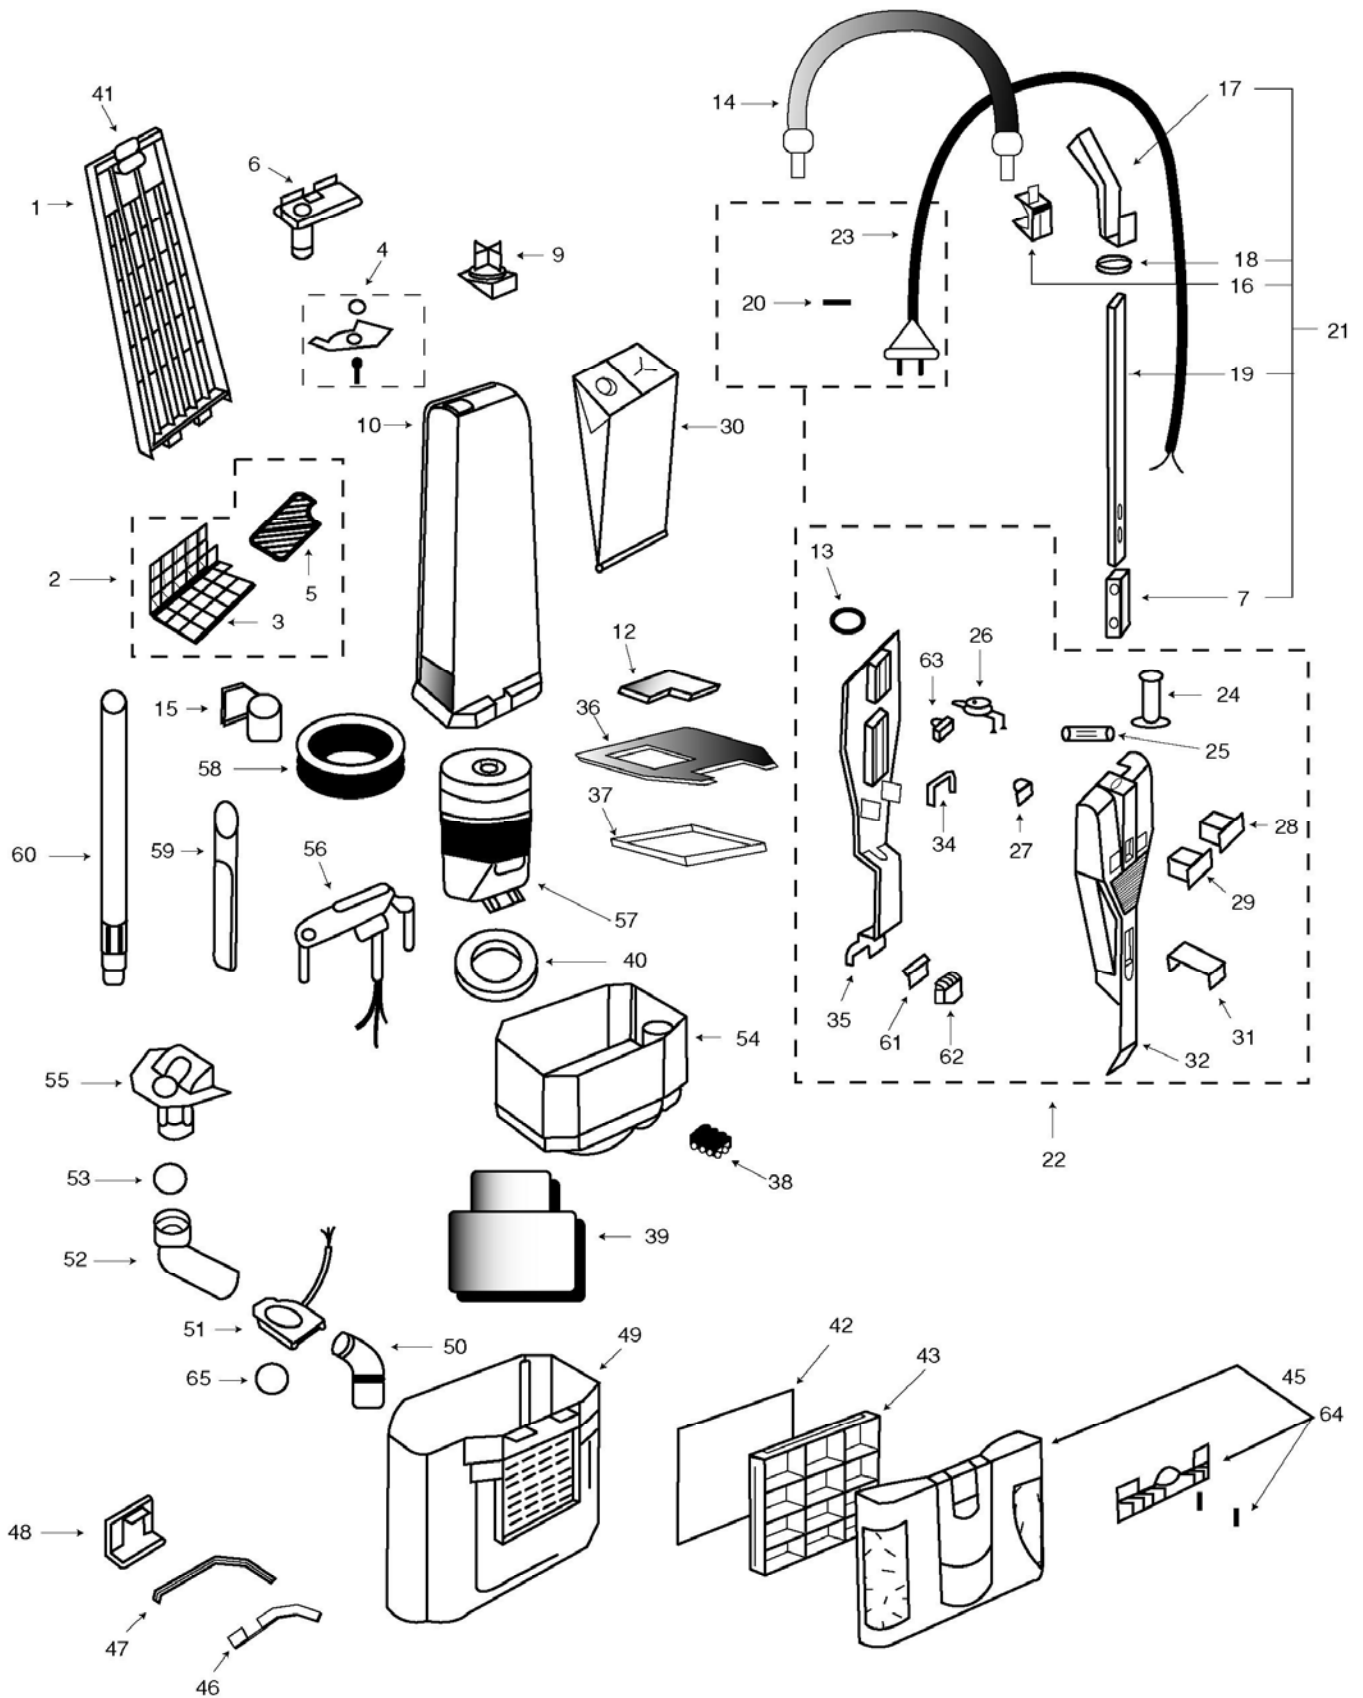

RX Hepa 380-450-500 Vacuum Body

March 2001

RX-Hepa 380-450-500 Vacuum Body Parts List

*Non Stocked Items

March 2001

ITEM #	PART #	DESCRIPTION	ITEM #	PART #	DESCRIPTION
1	080170281	Cover, Bag Housing, Rear	34	001980306*	Wire Holder
2	080080000	Grill Complete	35	001900201	Frame Handle
3	000160304	Use 080080000	36	010200016*	Filter, Upper Vac
3A	011560000	Scent Pad (5/pk)	37	000200308	Gasket, Vac Motor, Top
4	084580081	Safety Support Kit	38	020340400	Terminal Block, 3 Pole
5	011410316	Filter, Internal	39	011790016	Foam Silencer
6	084370081	Bag Entrance w/ Safety Support	40	000210308	Gasket, Vac Motor
7	084520081	Handle Button Assembly 2 Pos.	41	082720281	Latch & Spring, Rear Cover
9	001830105	Support, Round Dusting Brush	42	083770081	Exhaust Microf 5 PK Hepa.
10	083190281	Bag Housing, Front	43	003360100	Grill, Exhaust
11	080790081*	Valve Kit	45	083632281	Grill Assy, Front
12	011050016*	Filter, Valve	46	003980133	Joint Pin Guide
13	010260307	O Ring	47	010840009	Joint Pin
14	030860300	Flexible Hose w/ Sleeves	48	001500105	Joint Lock
15	002730104	Clip / Holder, Wand / Crevice Tool	49	003960233	Housing, Vacuum Motor, Outer
16	001950110	Support, Upper Hose	50	001760331	Tube, Lower
17	080770181	Handle Grip	51	084610080	Support, Inner
18	002870105	Retainer	52	001750331	Tube, Upper
19	084590081	Tube w/ Buttons	53	010270307	O Ring
20	001680304	Cord Clip	54	084600281	Housing, Vacuum Motor, Inner
21	084410181	Handle/Tube Assembly (2 Pos.)	55	003970133	Inlet, Extention Tube
22	082522280	Electrical System Assy	56	082550080	Cord Housing, 3 Wire
23	020350320	Power Cord, 18/3	57	050460080	Motor, Vac (750W)
24	010830307	Strain Relief	58	010220016	Gasket, Foam
25	000070305*	Cord Clamp	59	030060310	Crevice Tool
26	021340000	Vacuum Sensor (New)	60	030550300	Telescopic Wand
27	001790006*	Cooling Vent	61	002480003	Contact Cover 4 POS
28	020390300	Switch, Main	62	002400003	Contact Housing
29	020020000	Indicator Light	63	003230001	Adaptor, Vacuum Sensor
30	030610019	PH4 Paper Filter (H) (10/pk)	64	084440181	Button Cover Kit
31	001880105	Hook, Lower Cord	65	012250307	O Ring
32	002030201	Cover, Handle w/o Knob			

P.O. Box 72 - 105 Scott Ave
Paris, ON N3L 3E5
Toll Free: 800-263-3731 Fax: 800-489-7280