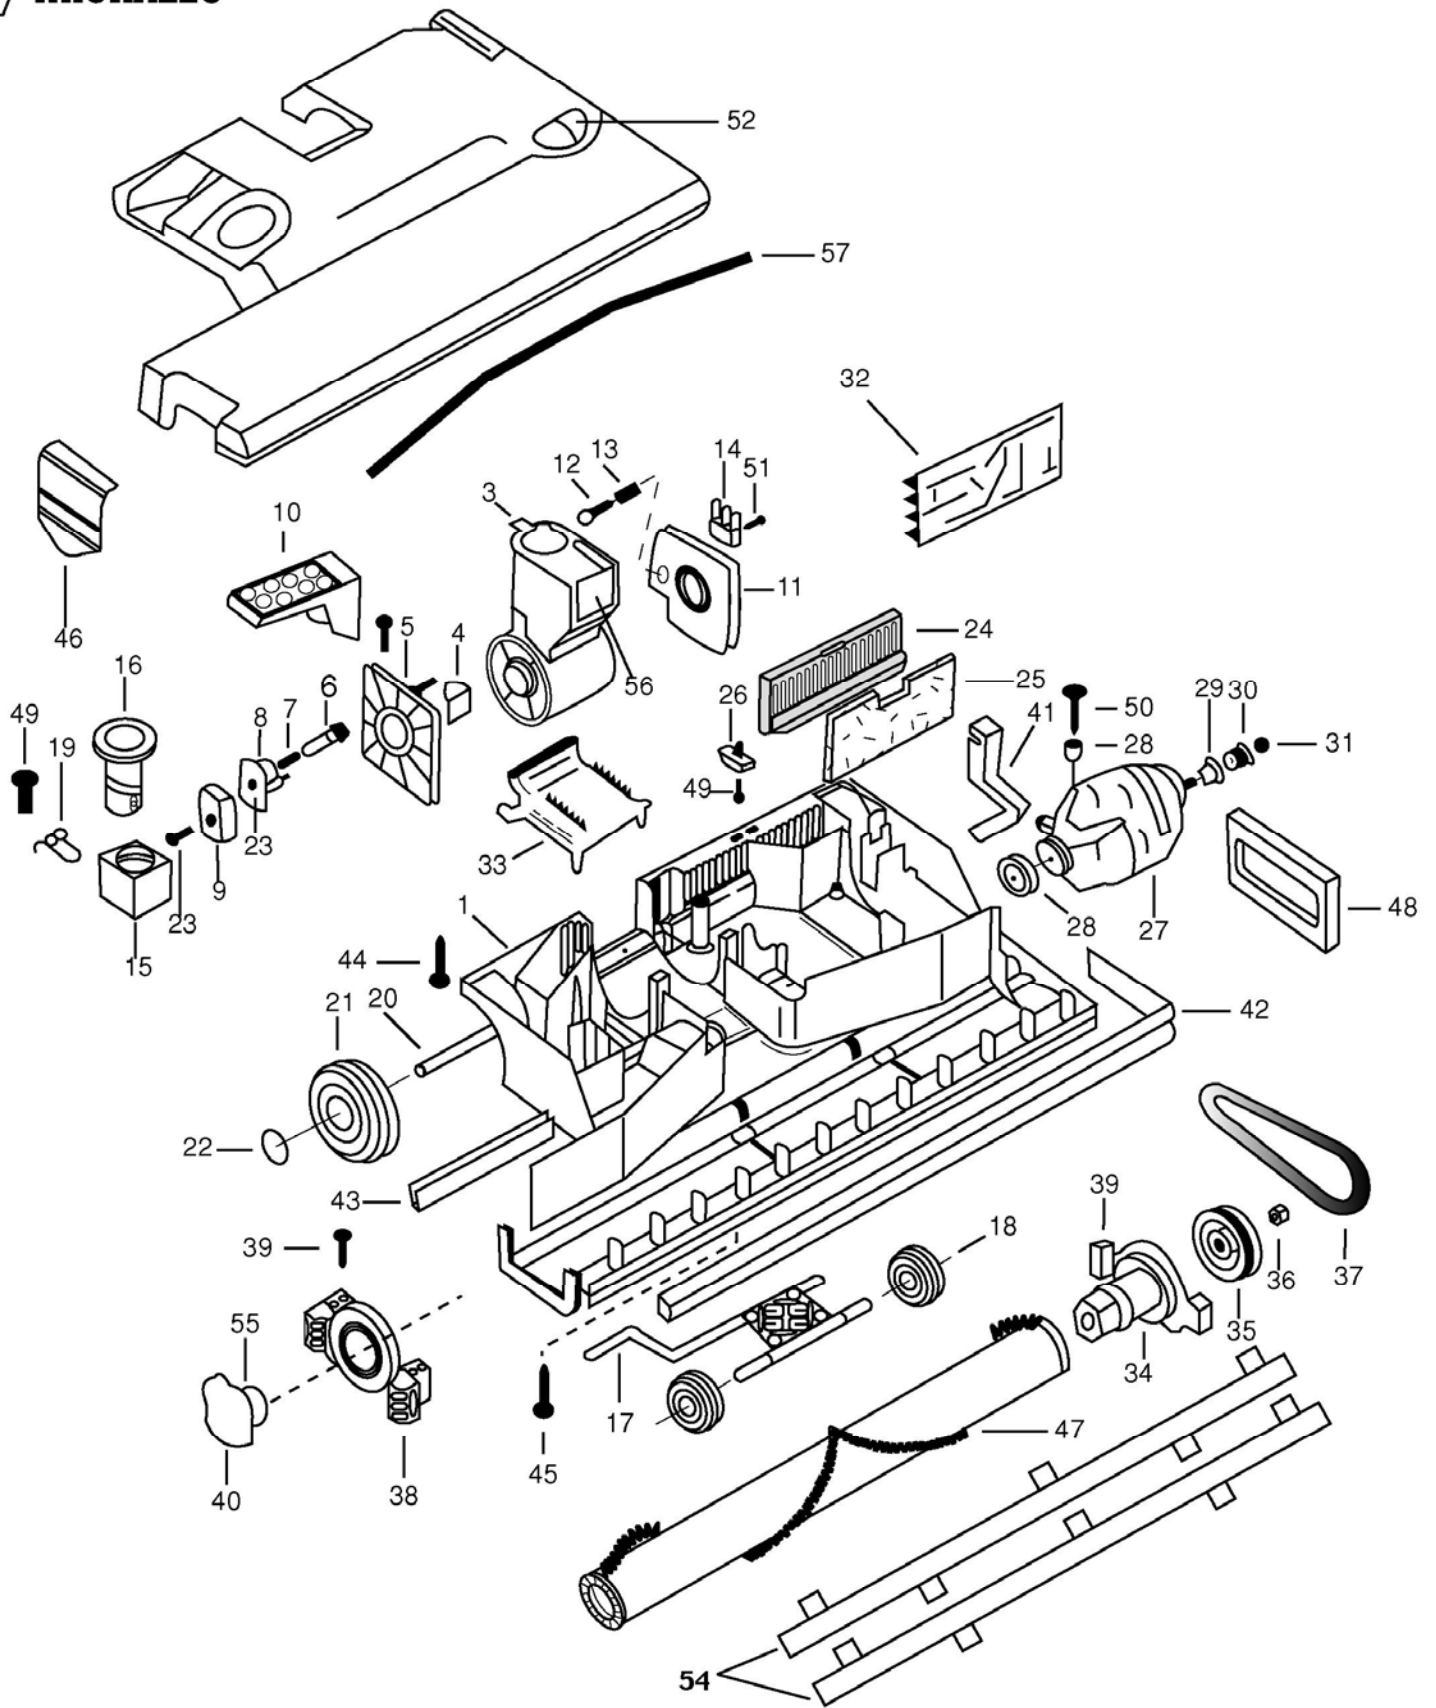

RX Hepa Power Nozzle

RX-Hepa Power Nozzle Parts List

*Non Stocked Items

January 2002

ITEM #	PART #	DESCRIPTION	ITEM #	PART #	DESCRIPTION
1	081990281	Brush Housing - 380 (14")	32	020810000	Circuit Board, Brush Motor
1	082850281	Brush Housing - 450 (16")	33	002170104	Channel Cover
1	082000281	Brush Housing - 500 (18")	34	082600081	Brush Support Assy, Left
2	082860281	Cover, Brush Housing - 380 (14")	35	000800324	Pulley, Brush, Left
2	082870281	Cover, Brush Housing - 450 (16")	36	010340009	Nut, Brush Pulley
2	082880281*	Cover, Brush Housing - 500 (18")	37	010790300	Belt, Brush Drive
3	082030380	Joint Complete	38	081940081	Support, Wheel/Roller
4	002290305	Joint Pin Slide (Double)	39	010420009	Screw, 3.9 X 16
5	081910080	Support, Right, Joint	40	081950081	Support, Brush, Right
6	001940036	Plunger	41	002210304	Slide Lever
7	010390009*	Spring (plunger)	42	002560112	Front Bumper 380 (14")
8	001930036*	Bushing, Double Pin	42	002580112	Front Bumper 450 (16")
9	002180105*	Double Release Plate	42	002600112	Front Bumper 500 (18")
10	002550105*	Foot Pedal	43	002570112	Back Bumper 380 (14")
11	081920080	Support, Left, Joint	43	002590112	Back Bumper 450 (16")
12	000670036	Pin, Switch Activator	43	002610112	Back Bumper 500 (18")
13	010480009	Spring, Activator Pin	44	011340009	Screw, 4.8 X 50
14	020640000	Switch, Brush Motor	45	011430009	Screw, 3.5 X 38
15	000990305	Support, Brush Adjustment	46	002150104	Side Cover, Brush Roller
16	003130104	Knob, Brush Adjustment	47	002060301	Brush Roller - 380 (14")
17	011330029	Axle, Front	47	002080301	Brush Roller - 450 (16")
18	002260000	Wheel, Front	47	002070301	Brush Roller - 500 (18")
19	011160009	Spring, Brush Adjustment	48	010580016*	Filter, Brush Motor
20	011390009	Axle, Rear	49	010440009*	Screw, 3.9 X 13
21	002270000	Wheel, Rear	50	010030009*	Screw, 3.5 X 16
22	011370009	Retainer, Rear Wheel	51	010470009*	Screw, 2.2 X 16
23	010080009	Screw, 2.9 X 16 (Release Plate)	52	082940081	Lens, red & green (set)
24	002140104	Grill, Brush Motor	54	082890000	Guides, Metal, set 380 (14")
25	011240316	Filter, Brush Motor Exhaust	54	082900000	Guides, Metal, set 450 (16")
26	002160104	Stop Plate, Grill	54	082910000	Guides, Metal, set 500 (18")
27	050030080	Brush Motor - (380)180W	55	011360307	O Ring, Roller Support
27	050240080	Brush Motor - (450- 500) 200W	56	082490080	Connector, Male/Joint
27A	021260000	Carbon Brush, Brush Motor (Both)	57	011100135	Cover Gasket - 380 (14")
28	082050381	Gasket Kit, Brush Motor	57	011100165	Cover Gasket - 450 (16")
29	002890029	Spacer, Brush Motor	57	011100185	Cover Gasket - 500 (18")
30	002880029	Pulley, Brush Motor (Metal)			
31	010490009*	Nut, Pulley, Brush Motor			