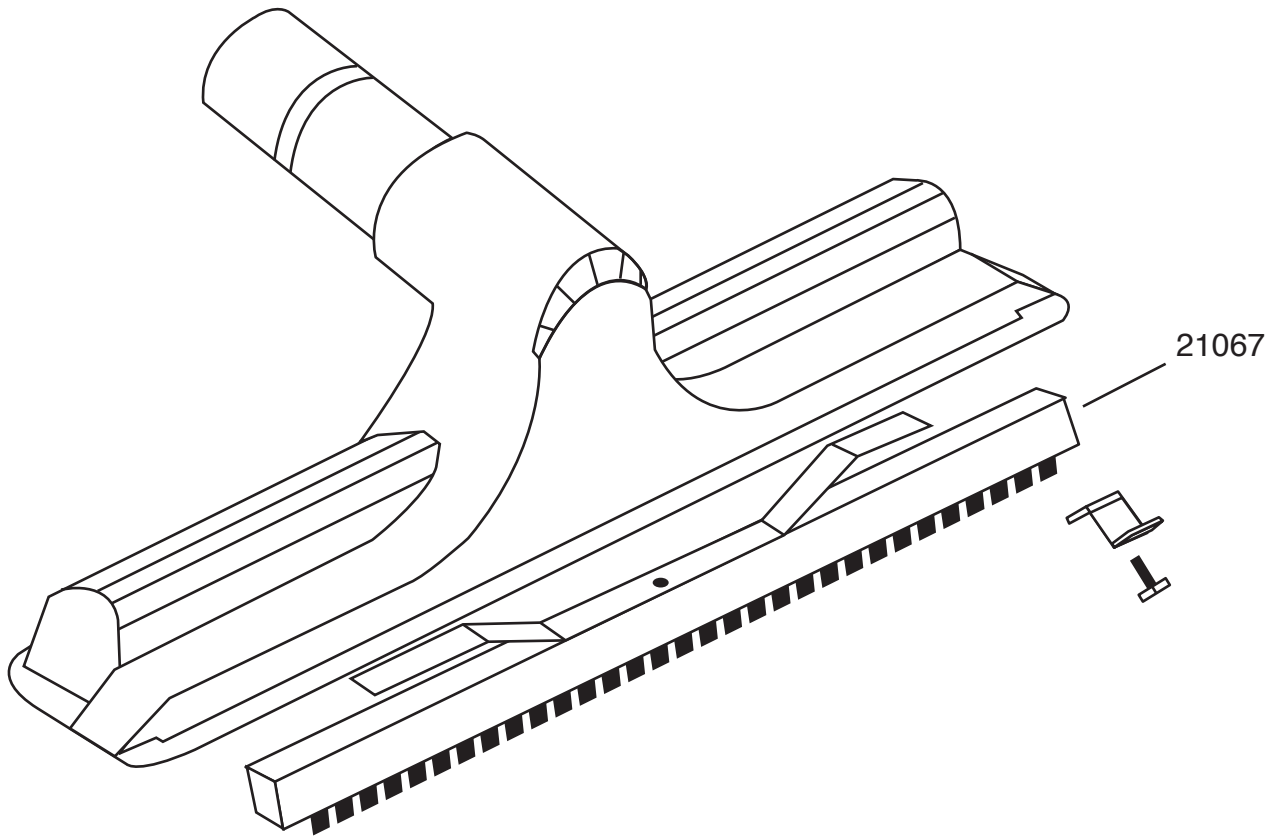

Float-A-Matic Rug Tool

1-1/4" 28721

1-1/2" 28722

- 20709 Screw
- 21065 Clip
- 21067 Brush & Spring Assembly

P.O. Box 72 - 105 Scott Ave
Paris, ON N3L 3E5
Toll Free: 800-263-3731 Fax: 800-489-7280

March 2002