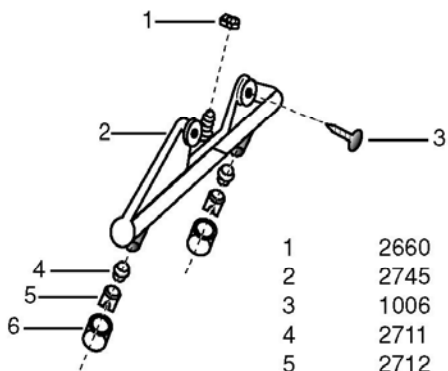

- |    |       |                       |
|----|-------|-----------------------|
| 1  | 2660  | Hose Clamp            |
| 2  | 0725  | Screw for 0724        |
| 3  | 0726  | Plastic Valve         |
| 4  | 2752  | Hose Barb             |
| 5  | 1514  | Adapter for Q.D.      |
| 6  | 1985  | Wand Tube             |
| 7  | 1035  | Hex Nut for 0724      |
| 8  | 0723  | Solution Hose         |
| 9  | 0711  | Hose Clamp            |
| 10 | 0724  | "O" Ring Valve Holder |
| 11 | 1067  | Rivet                 |
| 12 | 0658  | Wand Head Plate       |
| 13 | 1987  | Wand Head             |
| 14 | 50538 | Quick Disconnect      |

- |   |      |                   |
|---|------|-------------------|
| 1 | 2660 | Hose Clamp        |
| 2 | 2745 | Spray Bar         |
| 3 | 1006 | Screw             |
| 4 | 2711 | Solution Strainer |
| 5 | 2712 | Spray Jet         |
| 6 | 2713 | Housing Spray Jet |